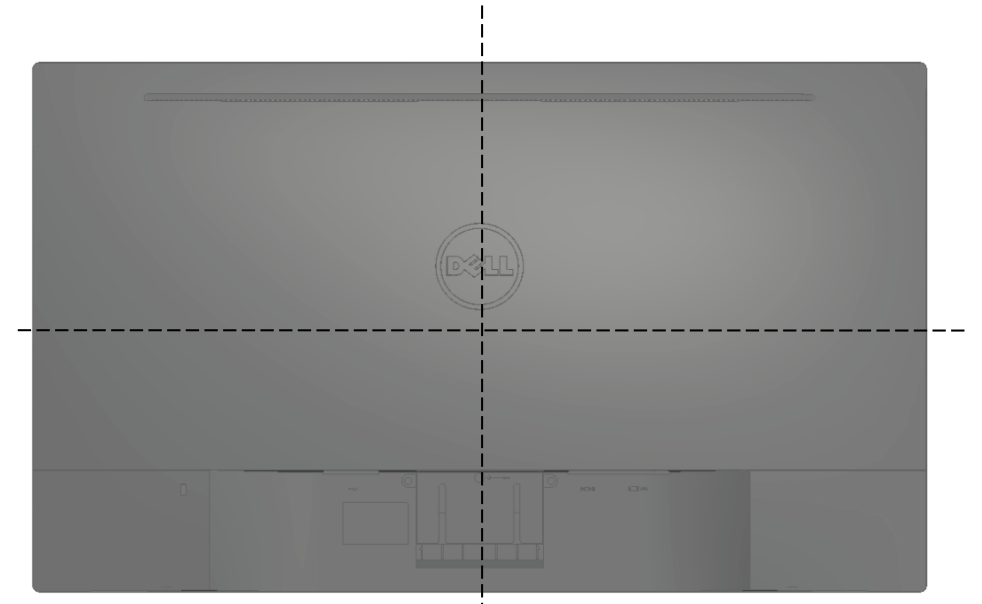

SE2416H Outline Dimensions

Nominal Dimensions
Unit: mm/(inch)

Back view of Monitor without stand