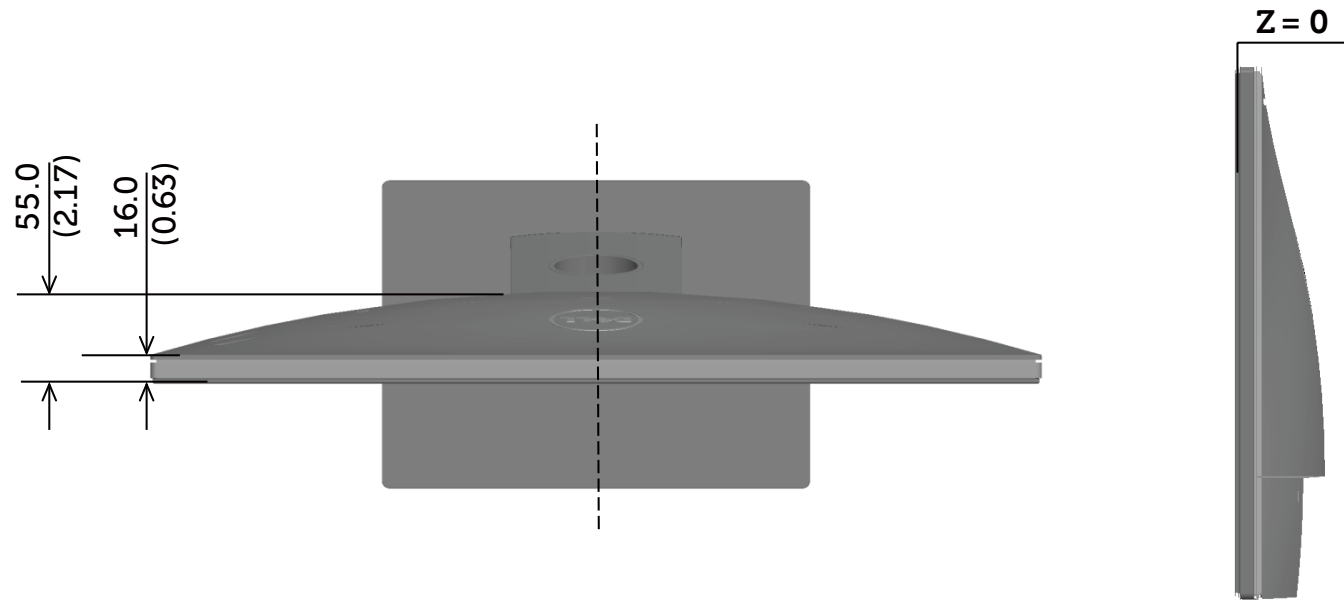

SE2416H Outline Dimensions

Nominal Dimensions
Unit: mm/(inch)

Back view of Monitor without stand